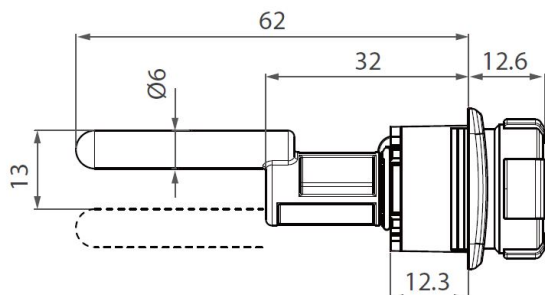

PRODUCT SHEET

Description:

Combi. Cent. Lock M224C, 4-Digit, RH, 90DG, Master Key+Code Finder (Direct), Black, 73X25X12mm, Straight Cam C/E:32mm,, Closed 9 O´Clock, Open 12 O´Clock, Pre-coded 0000, Changing, Code by Switching Button from A To B & Back, MK Code 201,, Cylinder Centre to Edge of Lock Body: 12mm., Lockingbar 1018 Can be Used

Item number:

14.08.258-0

Units	Box	Carton	HS Code	Barcode
Pcs.	1	80	8301300000	 5704866045575

SISO A/S

Mileparken 11
DK-2740 Skovlunde
Denmark
VAT: DK 24786013

Phone +45 45 830 900

www.siso.dk
siso@siso.dk

Danske Bank
Nytorv Branch
Copenhagen
SWIFT: DABADKKK