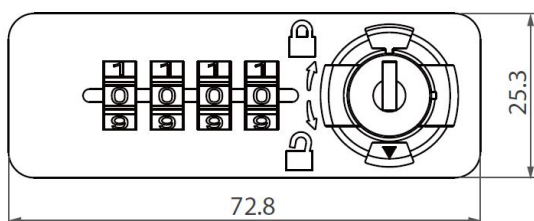

PRODUCT SHEET

Description:

Combi. Cent. Lock M224C, 4-Digit, RH, 90DG, Master Key+Code Finder (Direct), Black, 73X25X12mm, Straight Cam C/E:32mm,, Closed 9 O´Clock, Open 12 O´Clock, Pre-coded 0000, Changing, Code by Switching Button from A To B & Back, MK Code 201,, Cylinder Centre to Edge of Lock Body: 12mm., Lockingbar 1018 Can be Used

Item number:

14.08.258-0

Units	Box	Carton	HS Code	Barcode
Pcs.	1	80	8301300000	 5704866045575

SISO A/S

Mileparken 11
DK-2740 Skovlunde
Denmark
VAT: DK 24786013

Phone +45 45 830 900

www.siso.dk
siso@siso.dk

Danske Bank
Nytorv Branch
Copenhagen
SWIFT: DABADKKK

Account no.
4180 3112 112936
IBAN Account
DK7230003112112936